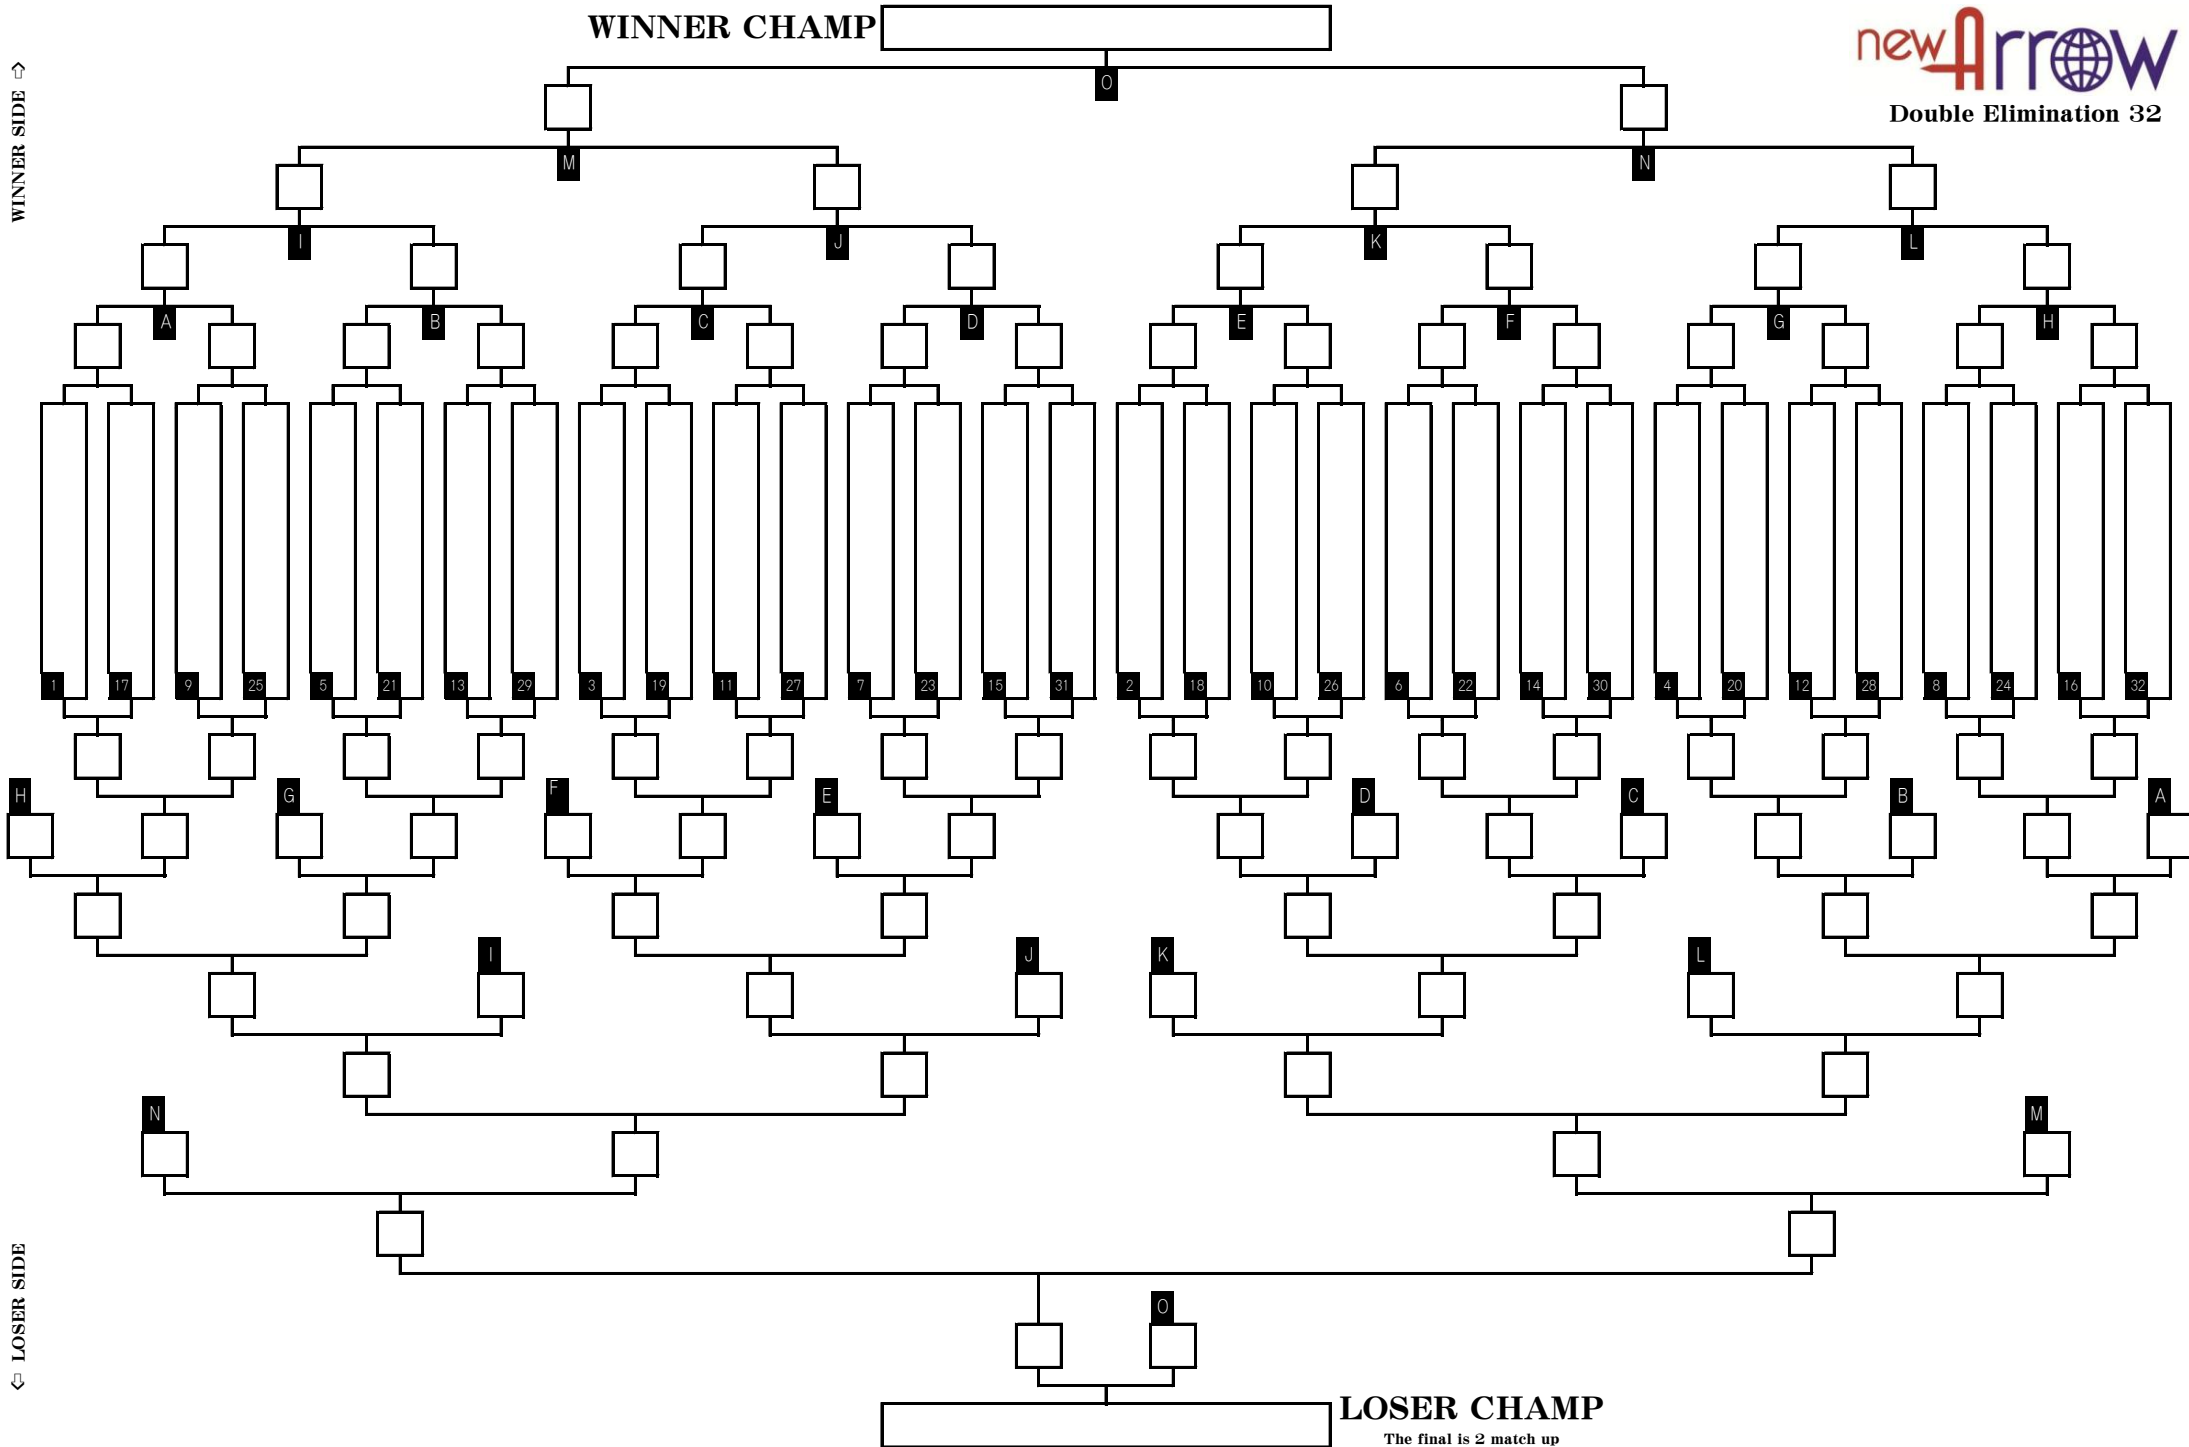

WINNER CHAMP

Double Elimination 32

WINNER SIDE ⇨

⇨ LOSER SIDE

LOSER CHAMP

The final is 2 match up